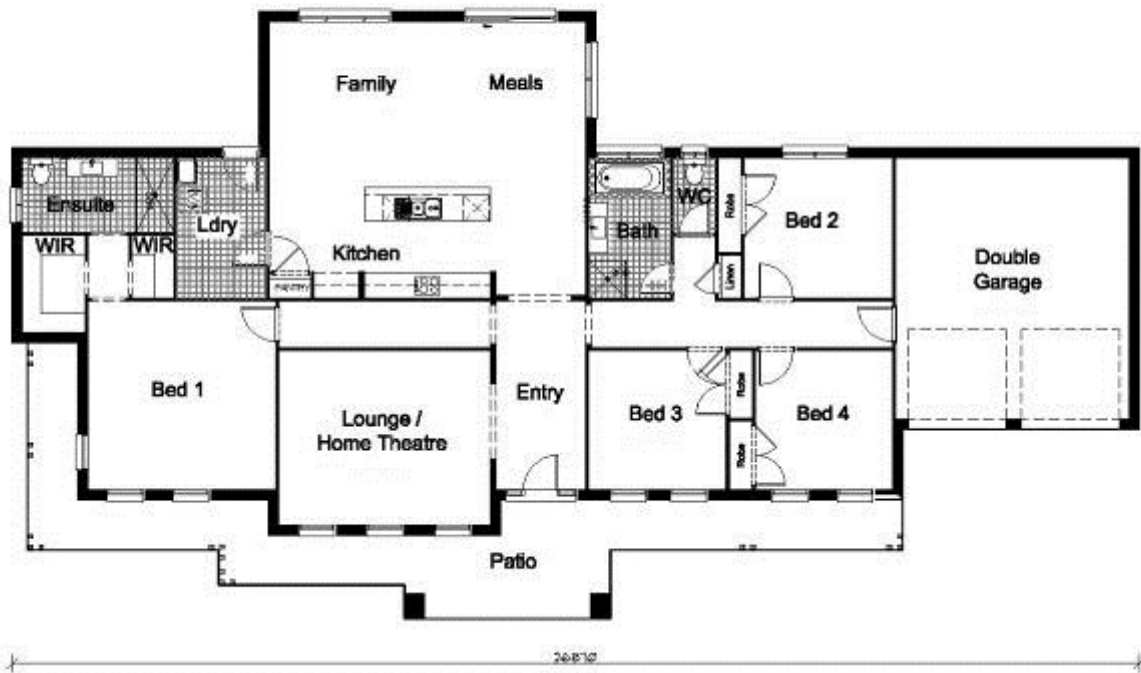

THE STRICKLAND

Spacious. Timeless. Country living style.

The Strickland

Area: 277 m² / 29.8 sqs

KENSINGTON
BUILDING GROUP